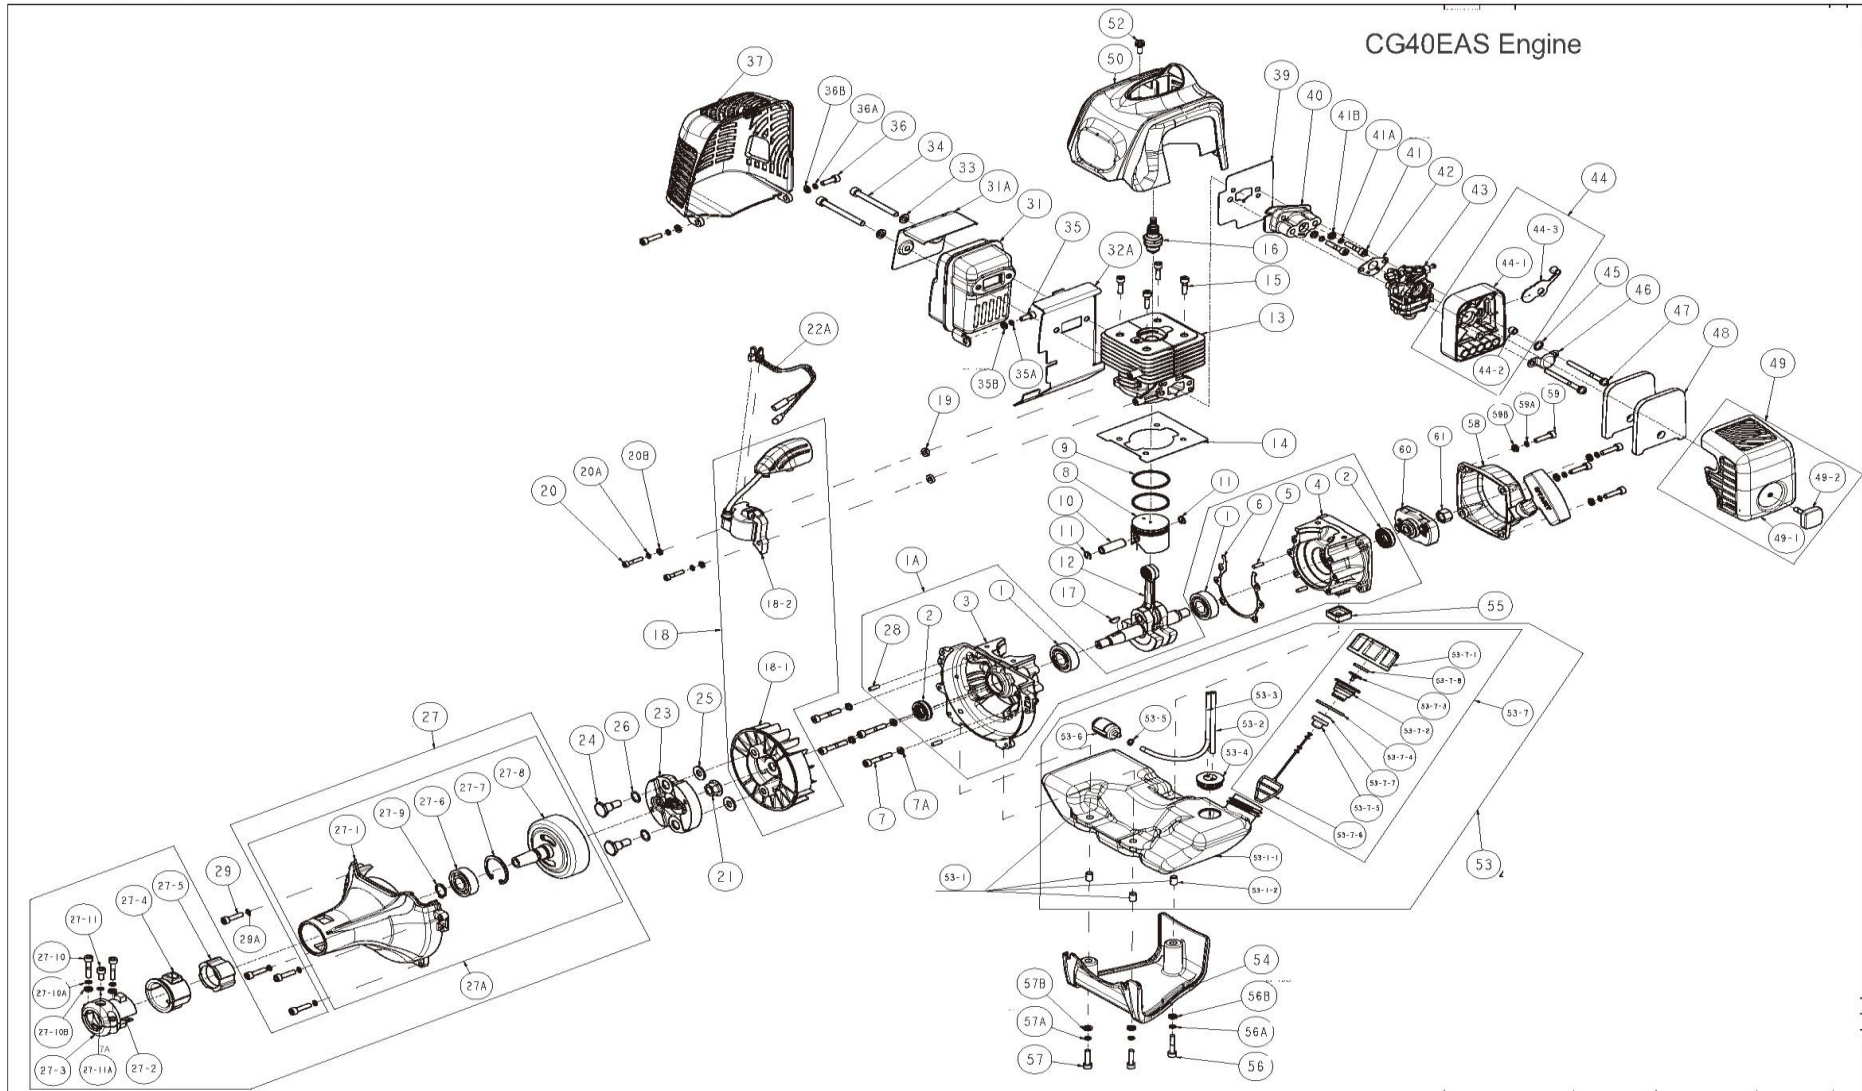

ENGINE TOOL PARTS LIST

ENGINE BRUSH CUTTER  
Model CG40EAS(P) / TCG40EAS(P)

Euro Bike Handle Shaft Parts Drawings

DATE : 2010. 08. 18

# Shaft PARTS

CG40EAS(P), TCG40EAS(P)

Item No.	Hitachi CODE No.	DESCRIPTION	No. Use d	Remarks
1	790221	Gear Case Ass'y	1	
2	790222	Stop Ring 28	1	
3	790223	Stop Ring 12	1	
4	790224	Bearing 6001-2RZ/P5	1	
5	790225	Bearing 6001/P5	1	
6	790226	Pinion	1	
7	790227	Bolt M5X12	1	
8	790228	Gear Case	1	
9	790229	Bolt M8X12	1	
10	790230	Blade Cover	1	
11	790231	Bearing 6000/P5	1	
12	790232	Gear	1	
13	790233	Gear Shaft	1	
14	790234	Bearing 6202/P5	1	
15	790235	Stop Ring 35	1	
16	790238	Holder	1	
17	790559	Holder B	1	
18	790240	Washer 10	1	
19	790241	Left Nut M10X1.25	1	
20	790242	Pin 2X16	1	
21	790243	Screw M5X12 (Black)	3	
22	790244	Washer 6	1	

ENGINE TOOL PARTS LIST

ENGINE BRUSH CUTTER  
 Model CG40EAS(P), (LP) / TCG40EAS(P), (LP)

Engine Parts Drawings

Item No.	Hitachi CODE No.	DESCRIPTION	QTY	Remarks
1A	790456	Crank case ass'y	1	
1	790101	Ball bearing , 6202	2	
2	790102	Oil seal TC type 15x25x7	2	
3	790103	Crank case F	1	
4	790104	Crank case R	1	
5	790105	Knock pin	2	
6	790106	Gasket , crank case	1	
7	790107	Hex.socket Head Cap Scre	4	
7A	790123	Spring washer	4	
8	790109	Piston	1	
9	790110	Ring , piston	2	
10	790111	Pin , piston 10x30	1	
11	790112	Ring , snap	2	
12	790113	Crank shaft assy	1	
13	790114	Cylinder	1	
14	790115	Gasket , cylinder	1	
15	790116	Hex.socket Head Cap Scre	4	
16	790117	Spark plug BPMR6A	1	
17	790118	Woodruff key 3x13x5	1	
18	790453	Magnet Ass'y	1	Set supply
18-1	790119	Rotor , magnet (with IG coil)	1	
18-2	790120	IG coil	1	
19	790121	Spacer , Ig coil	2	
20	790122	Hex.socket Head Cap Scre	2	
20A/7A	790123	Spring washer	2	
20B	790124	Plain washer	2	
21	790125	Hexagon nuts with flange	1	
22A	790405	Wire, lead assy	1	
23	790127	Clutch assy	1	