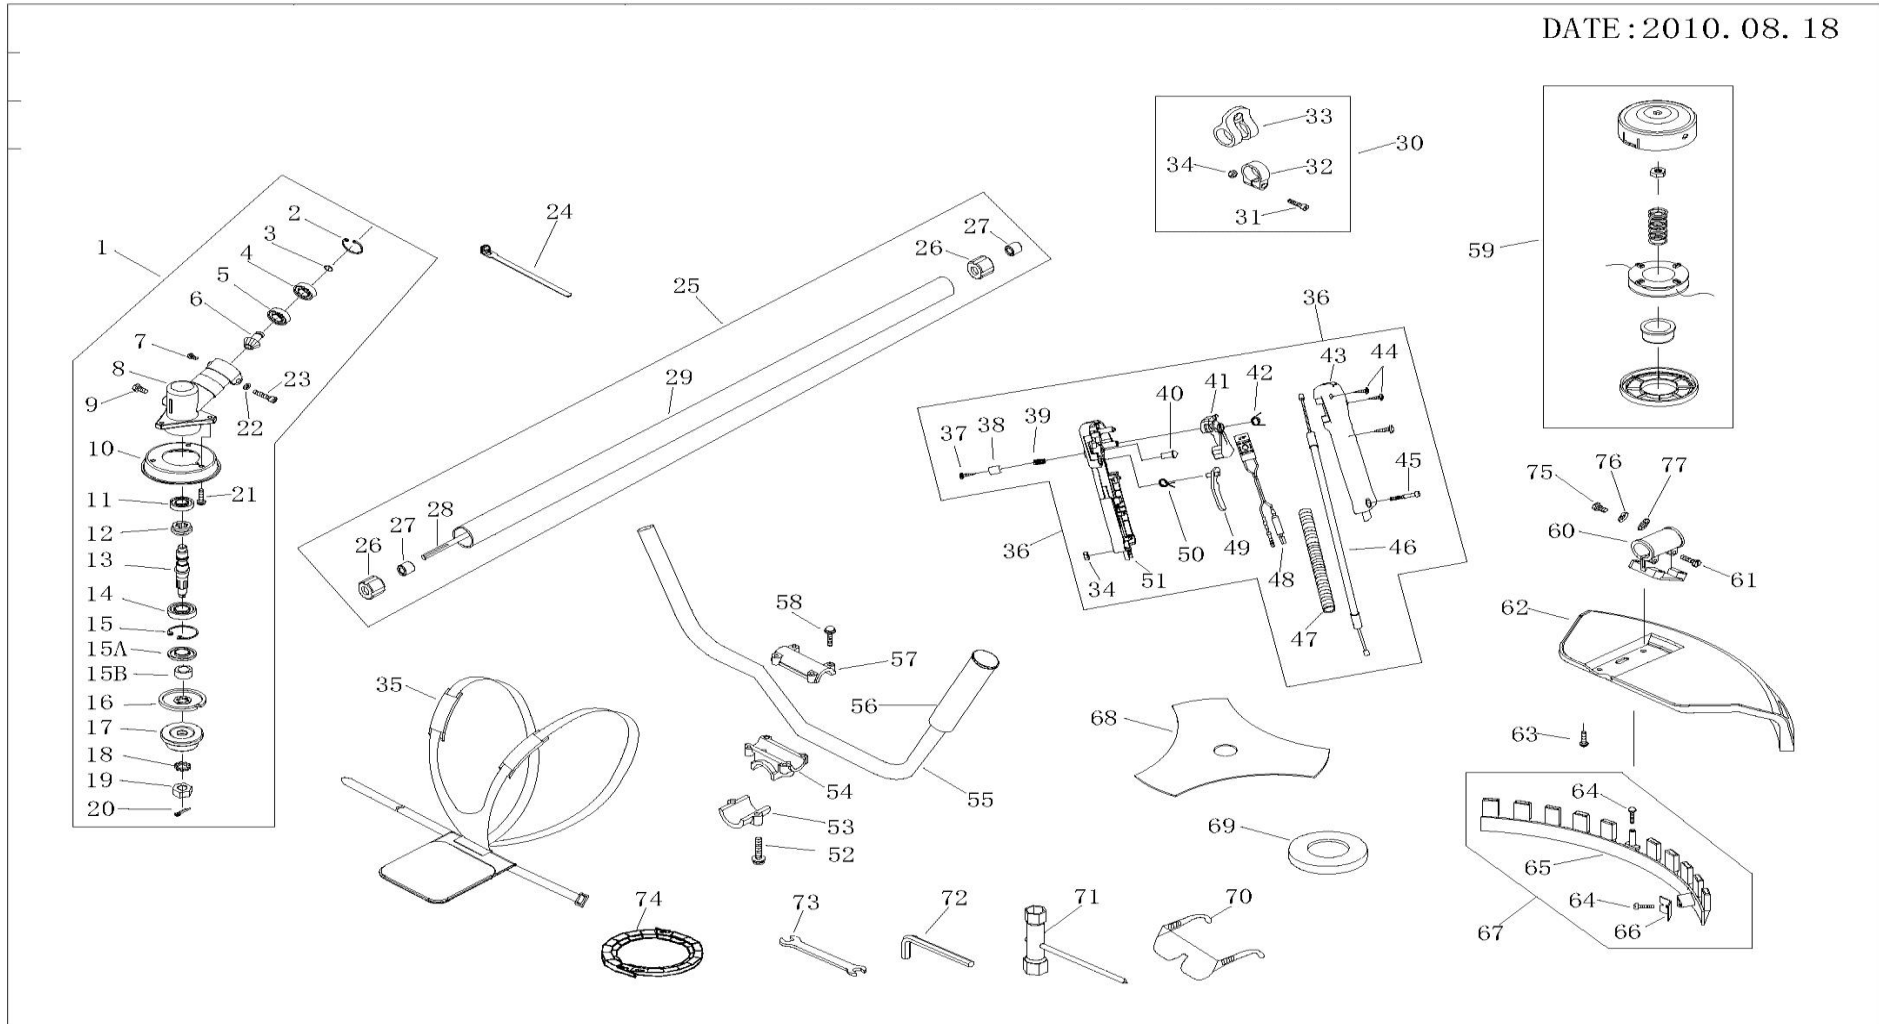

ENGINE TOOL PARTS LIST

ENGINE BRUSH CUTTER  
Model CG40EAS(P) / TCG40EAS(P)

Euro Bike Handle Shaft Parts Drawings

DATE : 2010. 08. 18

# Shaft PARTS

CG40EAS(P), TCG40EAS(P)

Item No.	Hitachi CODE No.	DESCRIPTION	No. Use d	Remarks
1	790221	Gear Case Ass'y	1	
2	790222	Stop Ring 28	1	
3	790223	Stop Ring 12	1	
4	790224	Bearing 6001-2RZ/P5	1	
5	790225	Bearing 6001/P5	1	
6	790226	Pinion	1	
7	790227	Bolt M5X12	1	
8	790228	Gear Case	1	
9	790229	Bolt M8X12	1	
10	790230	Blade Cover	1	
11	790231	Bearing 6000/P5	1	
12	790232	Gear	1	
13	790233	Gear Shaft	1	
14	790234	Bearing 6202/P5	1	
15	790235	Stop Ring 35	1	
16	790238	Holder	1	
17	790559	Holder B	1	
18	790240	Washer 10	1	
19	790241	Left Nut M10X1.25	1	
20	790242	Pin 2X16	1	
21	790243	Screw M5X12 (Black)	3	
22	790244	Washer 6	1	

ENGINE TOOL PARTS LIST

ENGINE BRUSH CUTTER  
 Model CG40EAS(P), (LP) / TCG40EAS(P), (LP)

Engine Parts Drawings

Item No.	Hitachi CODE No.	DESCRIPTION	QTY	Remarks
1A	790456	Crank case ass'y	1	
1	790101	Ball bearing , 6202	2	
2	790102	Oil seal TC type 15x25x7	2	
3	790103	Crank case F	1	
4	790104	Crank case R	1	
5	790105	Knock pin	2	
6	790106	Gasket , crank case	1	
7	790107	Hex.socket Head Cap Scre	4	
7A	790123	Spring washer	4	
8	790109	Piston	1	
9	790110	Ring , piston	2	
10	790111	Pin , piston 10x30	1	
11	790112	Ring , snap	2	
12	790113	Crank shaft assy	1	
13	790114	Cylinder	1	
14	790115	Gasket , cylinder	1	
15	790116	Hex.socket Head Cap Scre	4	
16	790117	Spark plug BPMR6A	1	
17	790118	Woodruff key 3x13x5	1	
18	790453	Magnet Ass'y	1	Set supply
18-1	790119	Rotor , magnet (with IG coil)	1	
18-2	790120	IG coil	1	
19	790121	Spacer , Ig coil	2	
20	790122	Hex.socket Head Cap Scre	2	
20A/7A	790123	Spring washer	2	
20B	790124	Plain washer	2	
21	790125	Hexagon nuts with flange	1	
22A	790405	Wire, lead assy	1	
23	790127	Clutch assy	1	